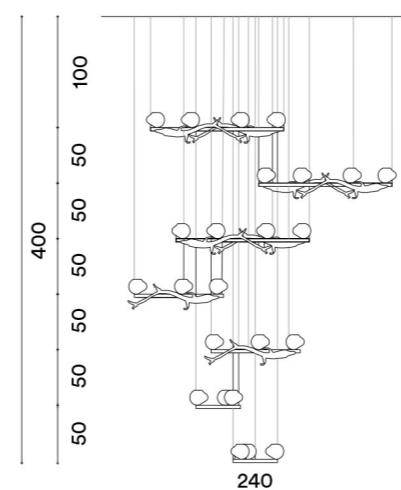

Organic

Anello in oro pallido con decorazioni in vetro.

Art. 2178/CH4
 Ø max 90 cm H 25 cm
 + 100 cm steel cable
 4 x G9 x Led (Kg 8)

Art. 2178/A1
 L max 60 cm H 30 cm Sp 27 cm
 1 x G9 x Led (Kg 3)

Ring in soft gold finish with glass decorations.

Круг в цвете "светлое золото" с украшениями из стекла.

Art. 2178/CH38
 L 240 x 138 cm H 400 cm
 38 x G9 x Led

Art. 2178/CH8
 Ø max 138 cm H 25 cm
 + 100 cm steel cable
 8 x G9 x Led (Kg 15)

Art. 2220/A1
L 14 cm H 48 cm Sp 16 cm
1 x G9 x Led (Kg 1)

Art. 2179/CH3
Ø max 50 cm H 17 cm
+ 83 cm steel cable
3 x G9 x Led (Kg 6)

Art. 2220/A2
L 26 cm H 61 cm
Sp 16 cm
2 x G9 x Led (Kg 2)

Art. 2220/A3
L 42 cm H 70 cm
Sp 16 cm
3 x G9 x Led (Kg 3)

Art. 2220/A5
L 42 cm H 123 cm
Sp 16 cm
5 x G9 x Led (Kg 6)

Art. 2179/CH8
Ø max 130 cm H 17 cm
+ 83 cm steel cable
8 x G9 x Led (Kg 15)