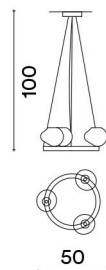

Organic

Anello in oro pallido con decorazioni in vetro.

Art. 2178/CH4
 Ø max 90 cm H 25 cm
 + 100 cm steel cable
 4 x G9 x Led (Kg 8)

Art. 2178/A1
 L max 60 cm H 30 cm Sp 27 cm
 1 x G9 x Led (Kg 3)

Ring in soft gold finish with glass decorations.

Круг в цвете "светлое золото" с украшениями из стекла.

Art. 2178/CH38
 L 240 x 138 cm H 400 cm
 38 x G9 x Led

Art. 2178/CH8
 Ø max 138 cm H 25 cm
 + 100 cm steel cable
 8 x G9 x Led (Kg 15)

Art. 2220/A1
L 14 cm H 48 cm Sp 16 cm
1 x G9 x Led (Kg 1)

Art. 2179/CH3
Ø max 50 cm H 17 cm
+ 83 cm steel cable
3 x G9 x Led (Kg 6)

Art. 2220/A2
L 26 cm H 61 cm
Sp 16 cm
2 x G9 x Led (Kg 2)

Art. 2220/A3
L 42 cm H 70 cm
Sp 16 cm
3 x G9 x Led (Kg 3)

Art. 2220/A5
L 42 cm H 123 cm
Sp 16 cm
5 x G9 x Led (Kg 6)

Art. 2179/CH8
Ø max 130 cm H 17 cm
+ 83 cm steel cable
8 x G9 x Led (Kg 15)